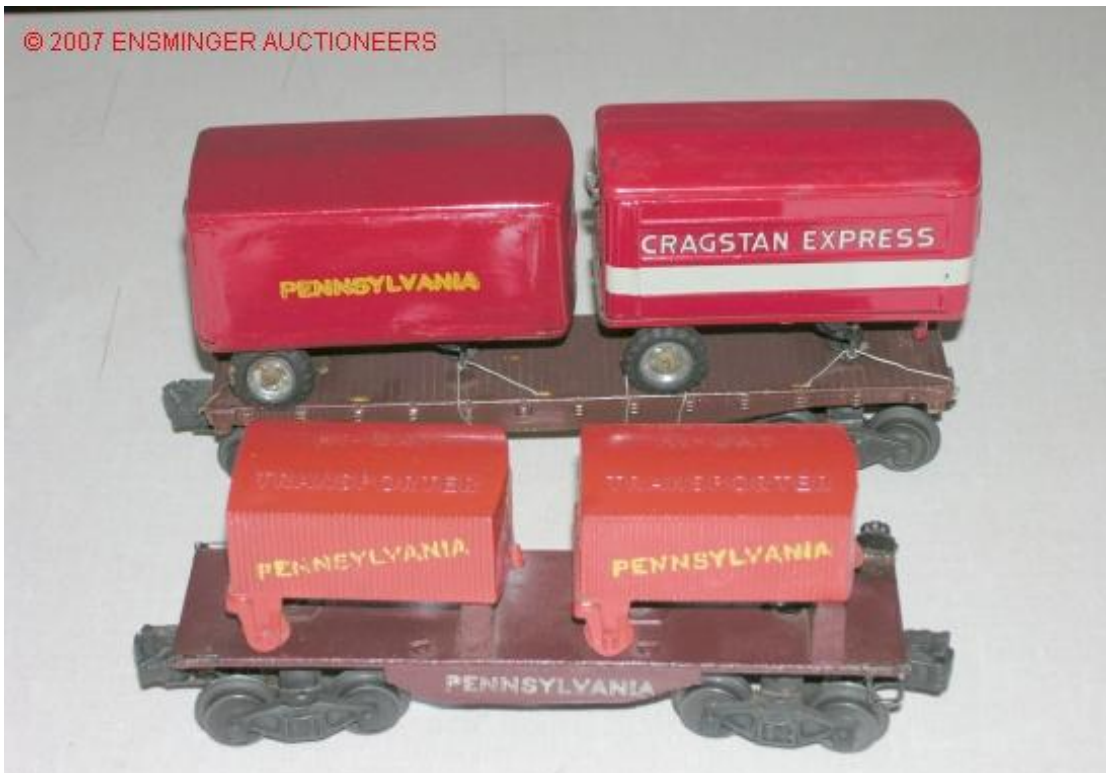

© 2007 ENSMINGER AUCTIONEERS